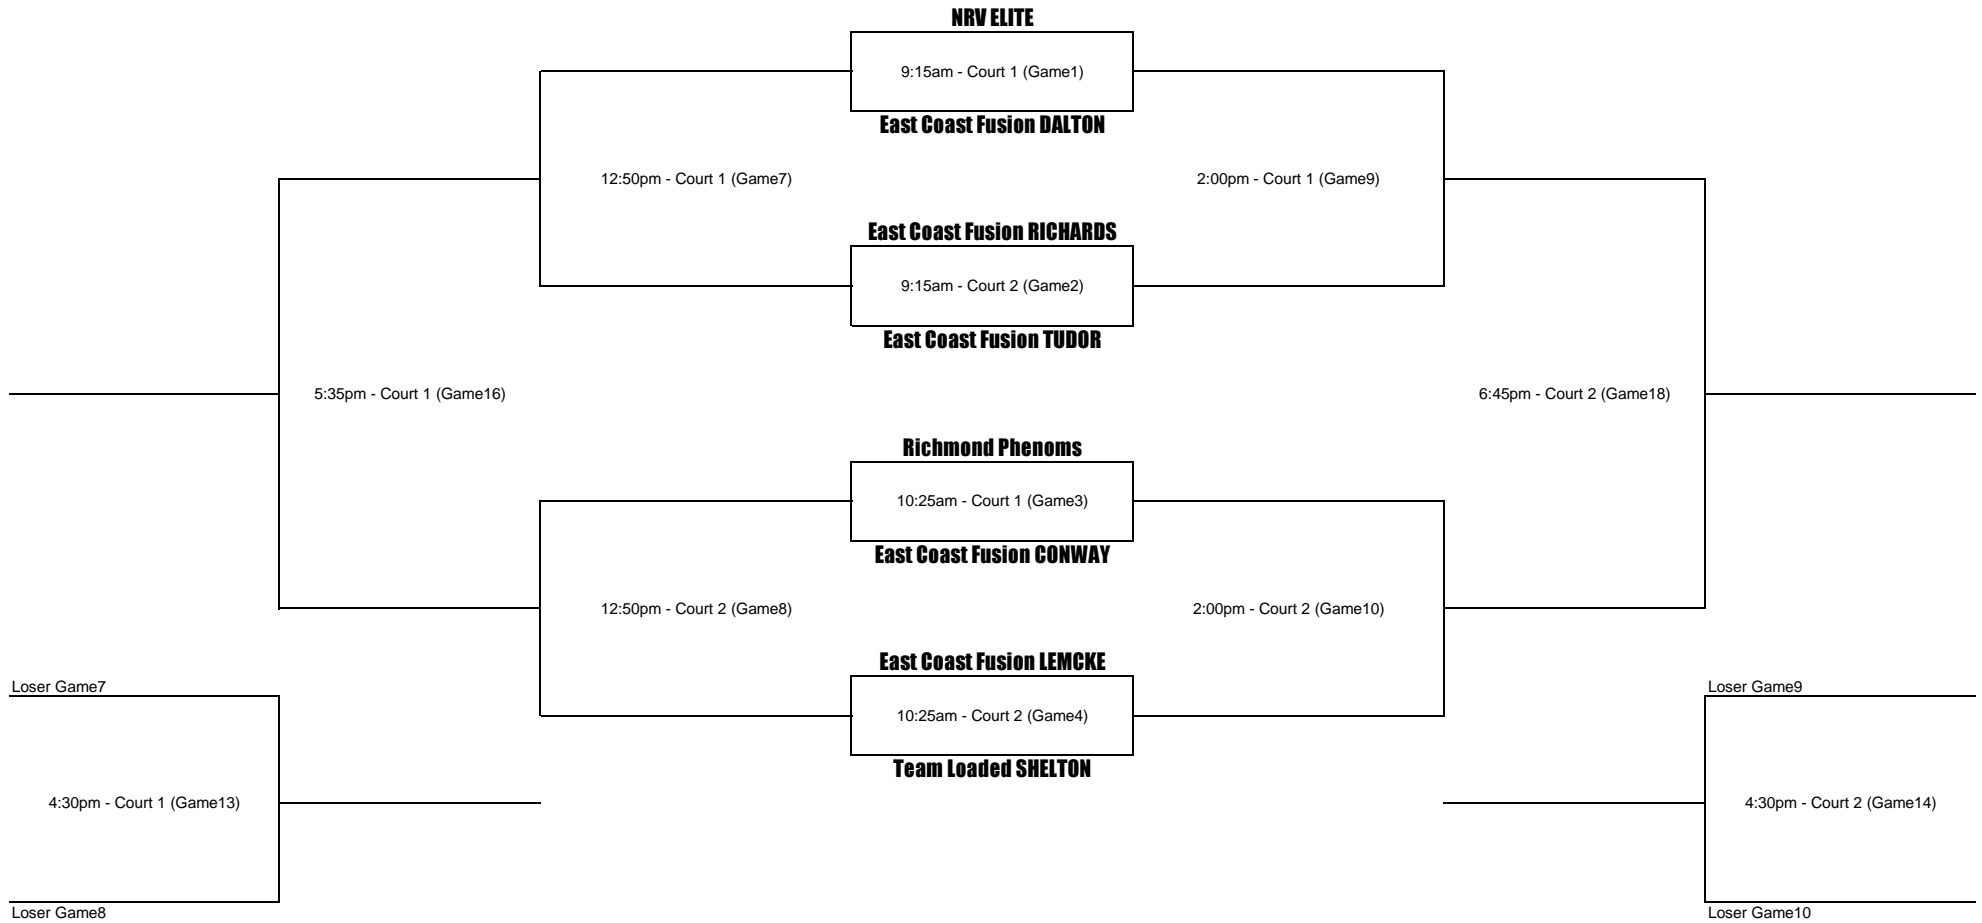

U15 DIVISION

Rustburg Thunder

11:35am - Court 1 (Game5)

East Coast Fusion SEIBERT

Team Richmond

3:10pm - Court 1 (Game11)

Rustburg Thunder

East Coast Fusion SEIBERT

5:35pm - Court 2 (Game15)

Team Richmond

Team Richmond

11:35am - Court 2 (Game6)

Charlottesville Thunder

Charlottesville Thunder

3:10pm - Court 2 (Game12)

East Coast Fusion SEIBERT

Rustburg Thunder

6:45pm - Court 1 (Game17)

Charlottesville Thunder

(top team listed is the HOME team and will wear their light uniforms)

U16/U17 DIVISION

(top team listed is the HOME team and will wear their light uniforms)

(top team listed is the HOME team and will wear their light uniforms)

Address **2206 Westwood Ave**
Richmond, VA 23230

Big Ben's Court
2206 Westwood Ave.
Richmond, VA 23230