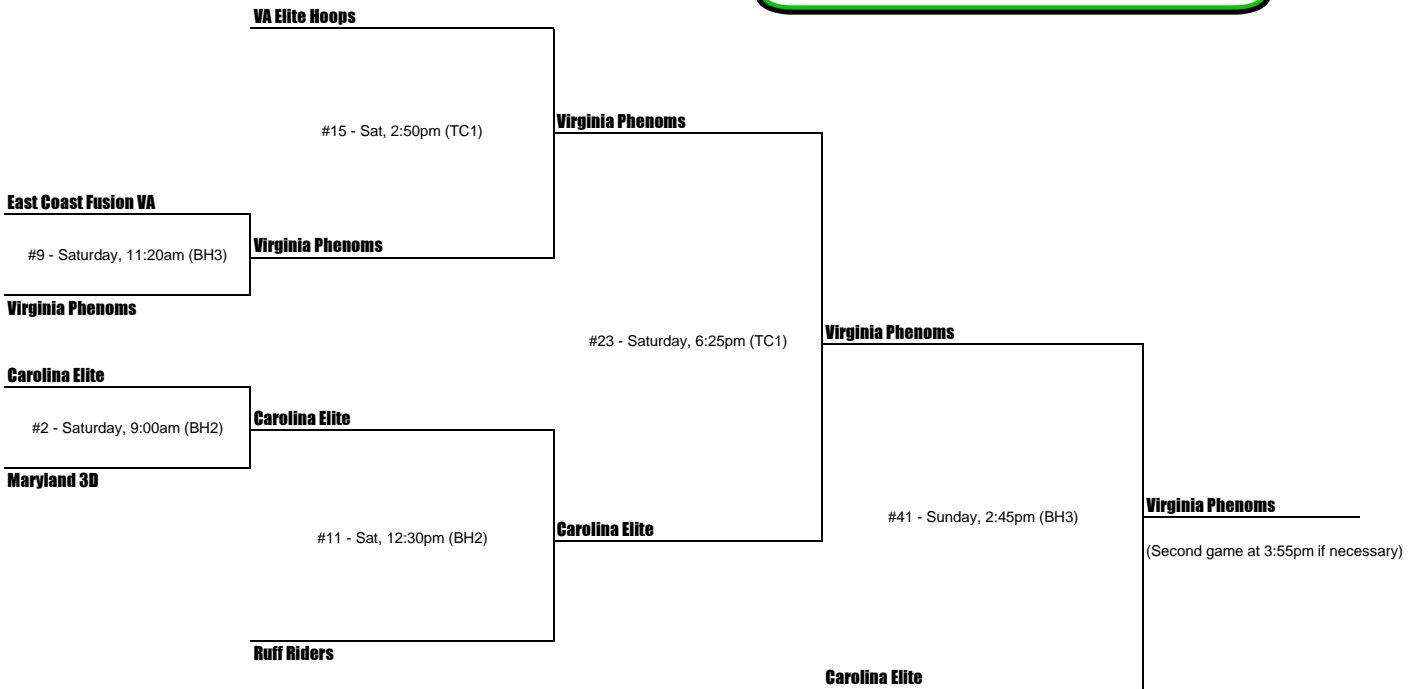

# The Showdown U15 Division

## Winner's Bracket

(top team listed is the HOME team and will wear their light uniforms)

## Loser's Bracket

Site Locations				
BH1/BH2/BH3 The Big House 5501 Midlothian Turnpike Richmond, VA 23225	DR1 Deep Run HS 4801 Tiwn Hickory Rd. Glen Allen, VA 23059	TC1 Tomahawk Creek School 1600 Learning Place Loop Midlothian, VA 23114	UT1/UT2/UT3/UT4 U-Turn Sports Academy 2101 Maywill Street Richmond, VA 23230	BHS Benedictine High School 204 N. Sheppard Street Richmond, VA 23221