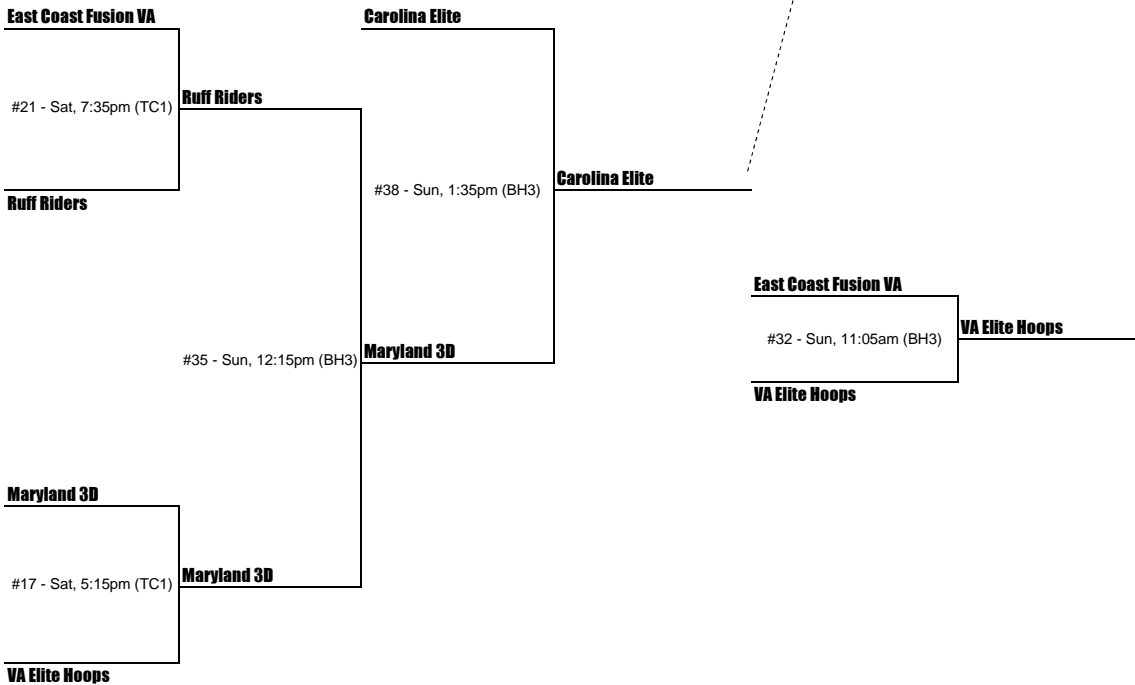

# The Showdown U15 Division

## Winner's Bracket

(top team listed is the HOME team and will wear their light uniforms)

## Loser's Bracket

Site Locations				
BH1/BH2/BH3 The Big House 5501 Midlothian Turnpike Richmond, VA 23225	DR1 Deep Run HS 4801 Tiwn Hickory Rd. Glen Allen, VA 23059	TC1 Tomahawk Creek School 1600 Learning Place Loop Midlothian, VA 23114	UT1/UT2/UT3/UT4 U-Turn Sports Academy 2101 Maywill Street Richmond, VA 23230	BHS Benedictine High School 204 N. Sheppard Street Richmond, VA 23221